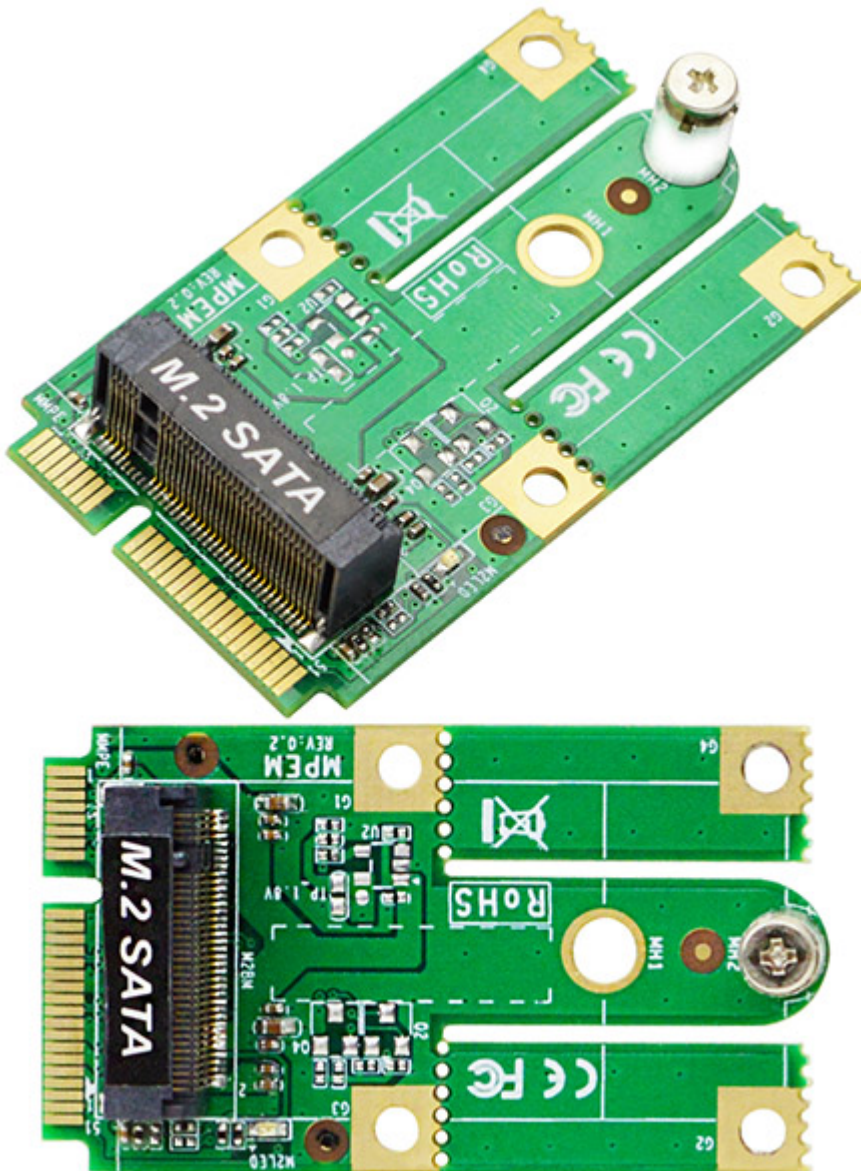

49.95 EUR
incl. 19% VAT, plus [shipping](#)

- mSATA to M.2 (E-key) transfer card for Storage application
- Support M.2 E-key 2242 card
- SATA Interface
- Dimension: 30.00 x 51.0 mm